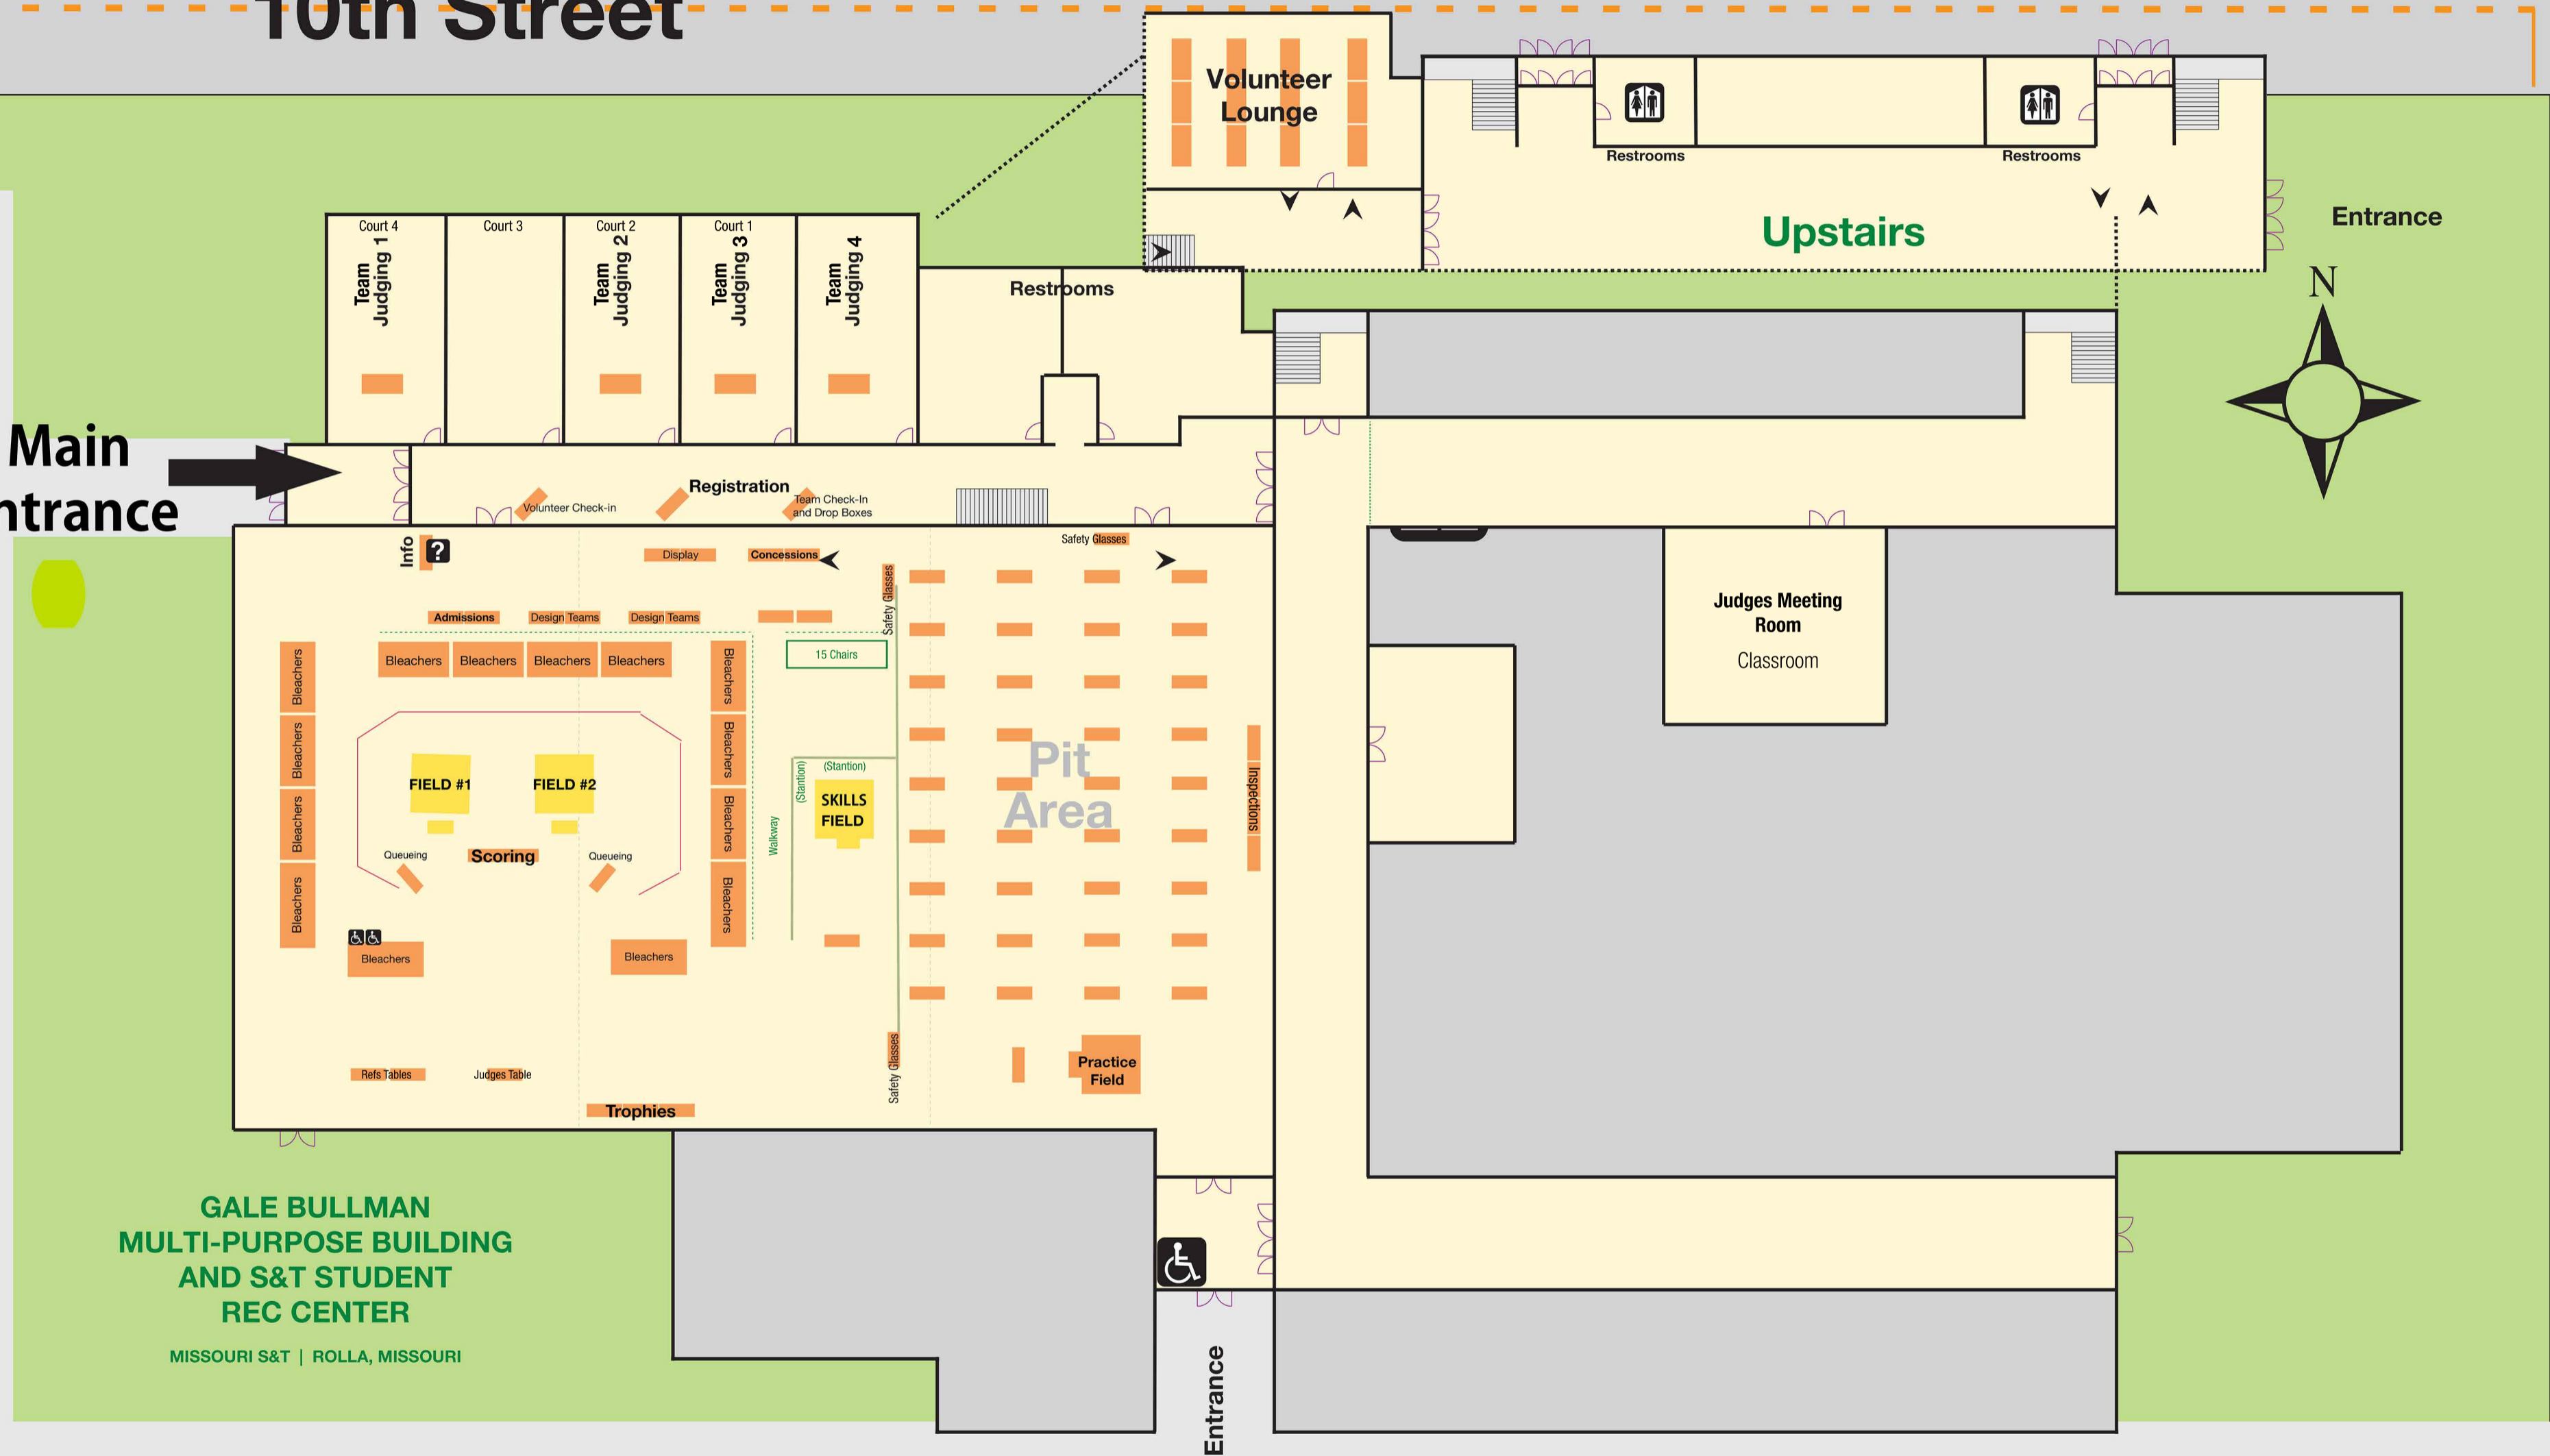

Missouri VEX State Championship 2018

Parking

Parking

10th Street

Parking

Parking

Hwy 63 / Bishop Avenue

Open Parking:

Parking is available in several lots around the Missouri S&T campus. No parking tag is required. If you need help, visit the Information Table.

Main Entrance

**GALE BULLMAN
MULTI-PURPOSE BUILDING
AND S&T STUDENT
REC CENTER**

MISSOURI S&T | ROLLA, MISSOURI

Totals Needed

- 3ft tables - 3
- 6ft tables - 18
- 8ft tables - 65
- Chairs - 208
- Mats for rec center Racq courts- 12